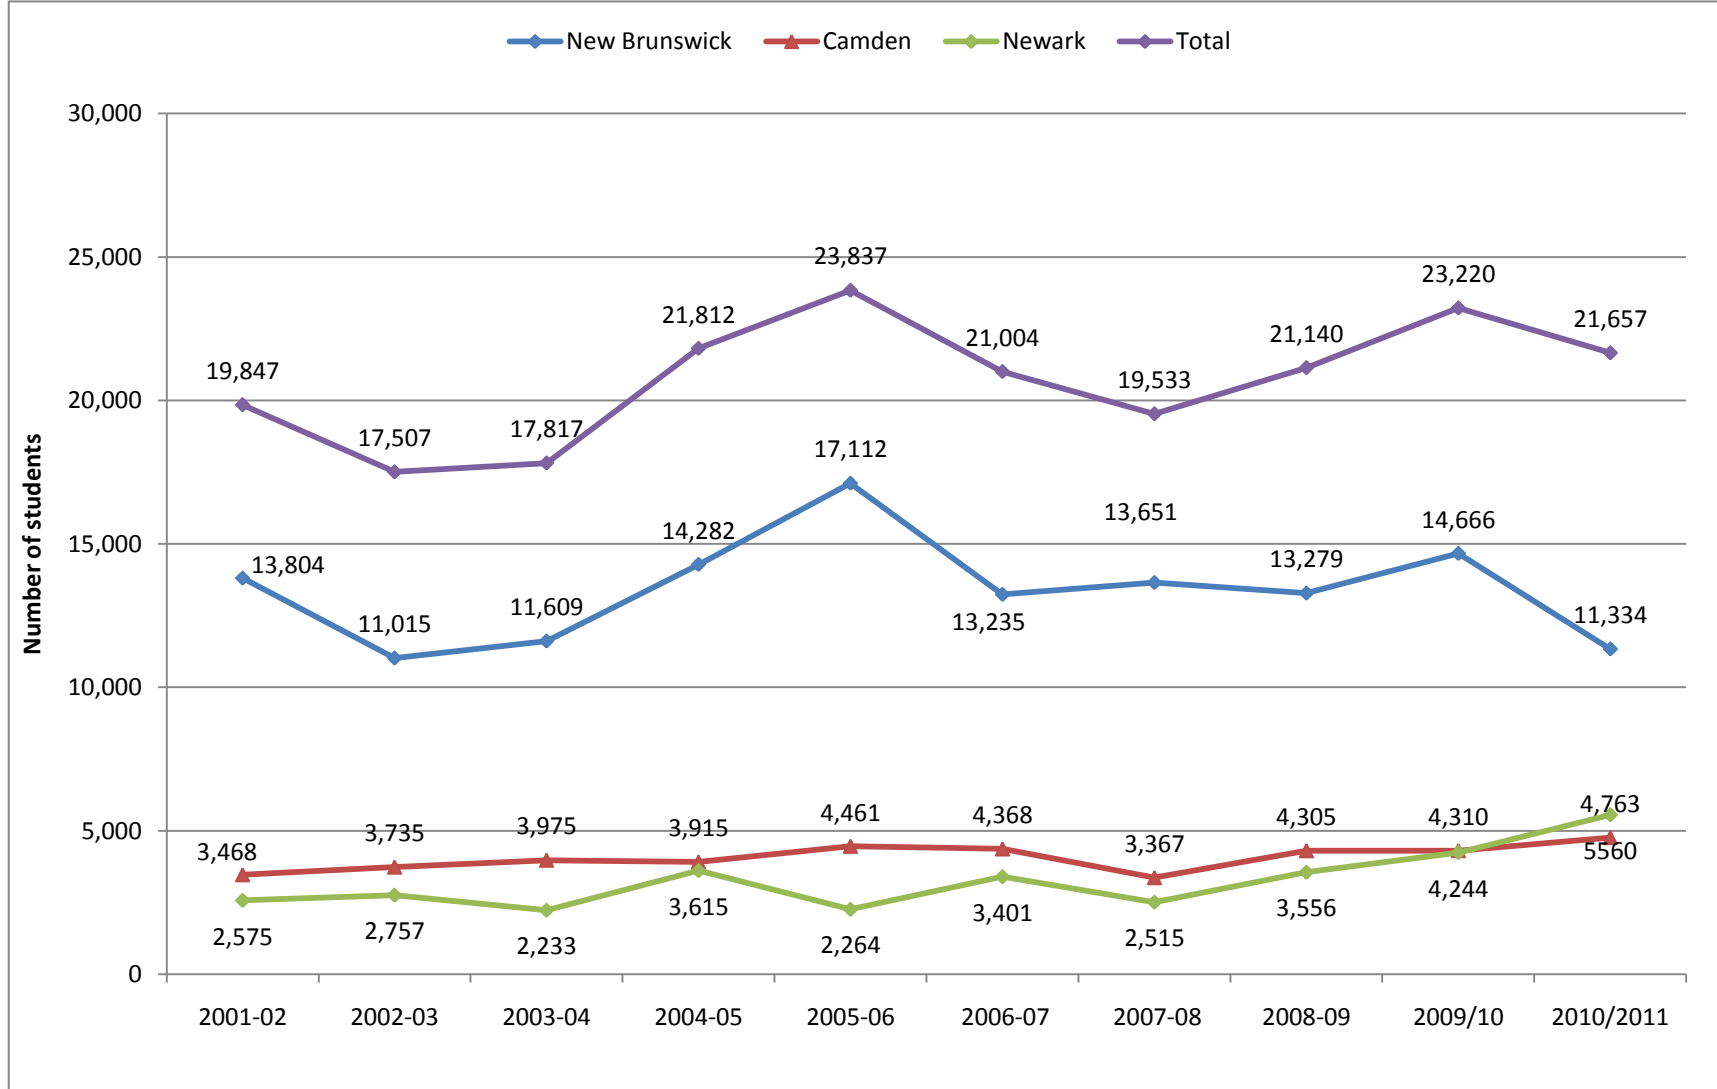

Attendance-Information Literacy / Library Research Instruction Sessions by Campus

Data Source: Rutgers University Libraries Statistics (http://www.scc.rutgers.edu/rul_stats/stats.cfm)