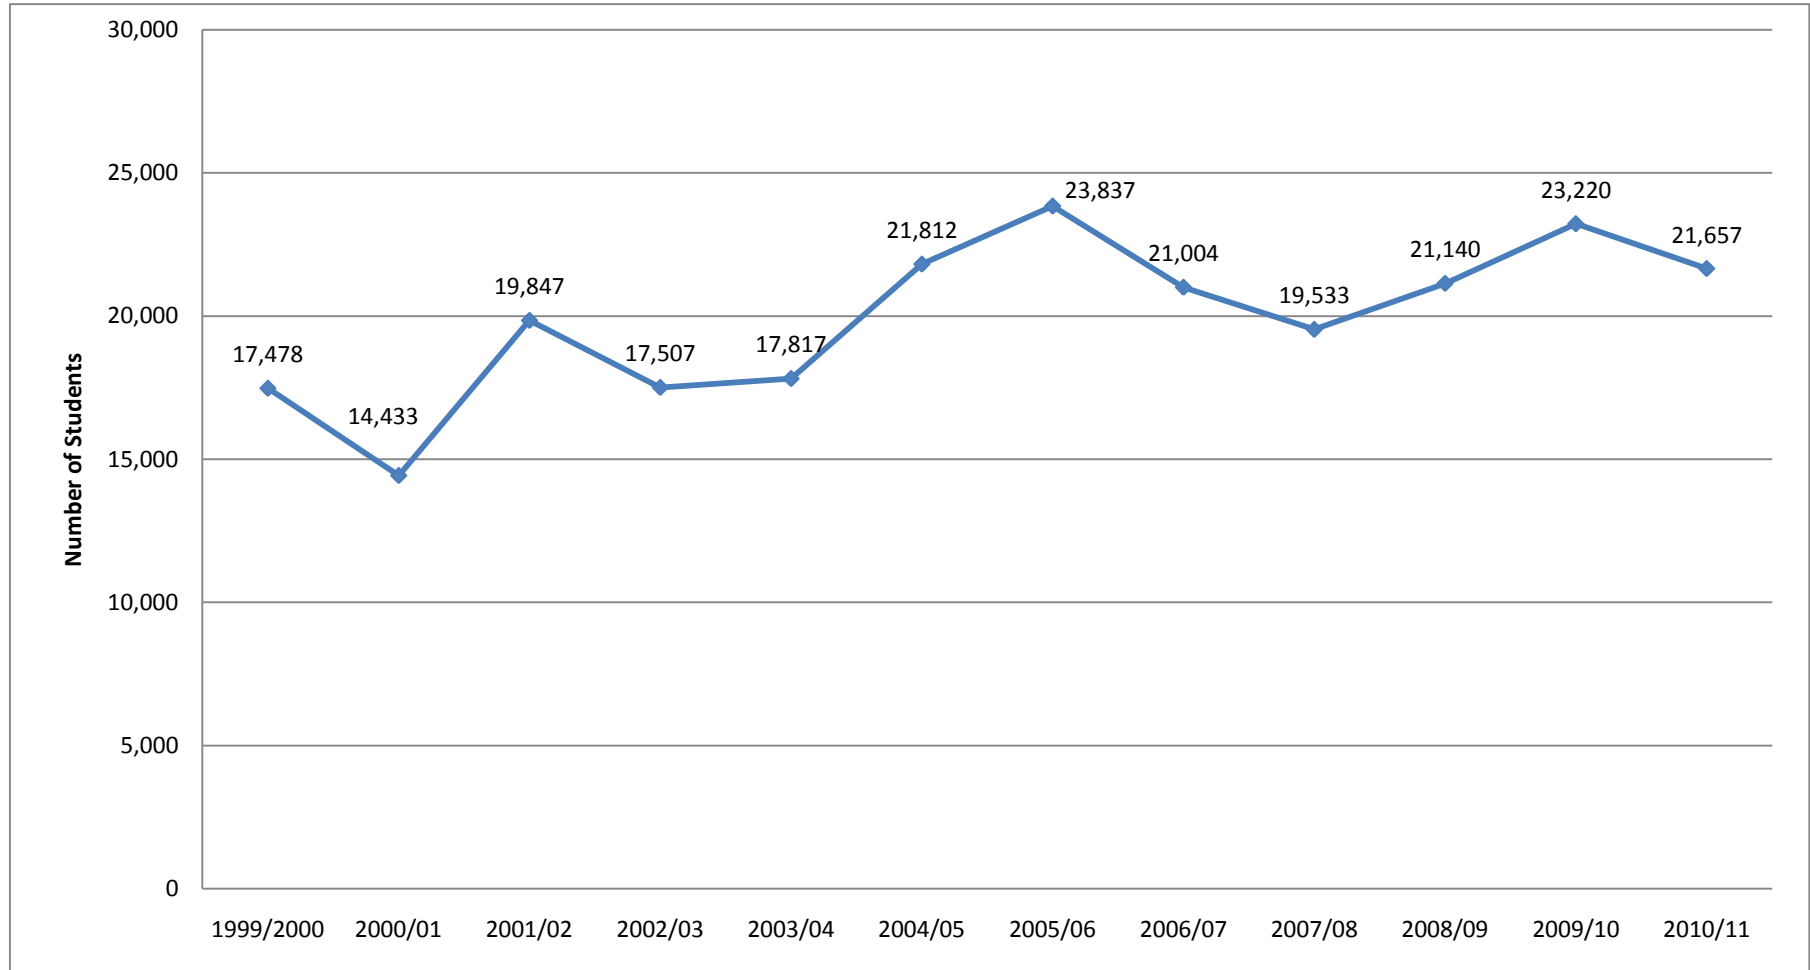

### Attendance at Information Literacy/Library Research Sessions

Data Source: Rutgers University Libraries Annual Report , 1996/97-2002/03; Rutgers University Libraries Statistics ([http://www.scc.rutgers.edu/rul\\_stats/stats.cfm](http://www.scc.rutgers.edu/rul_stats/stats.cfm)), 2003/04-2010/11