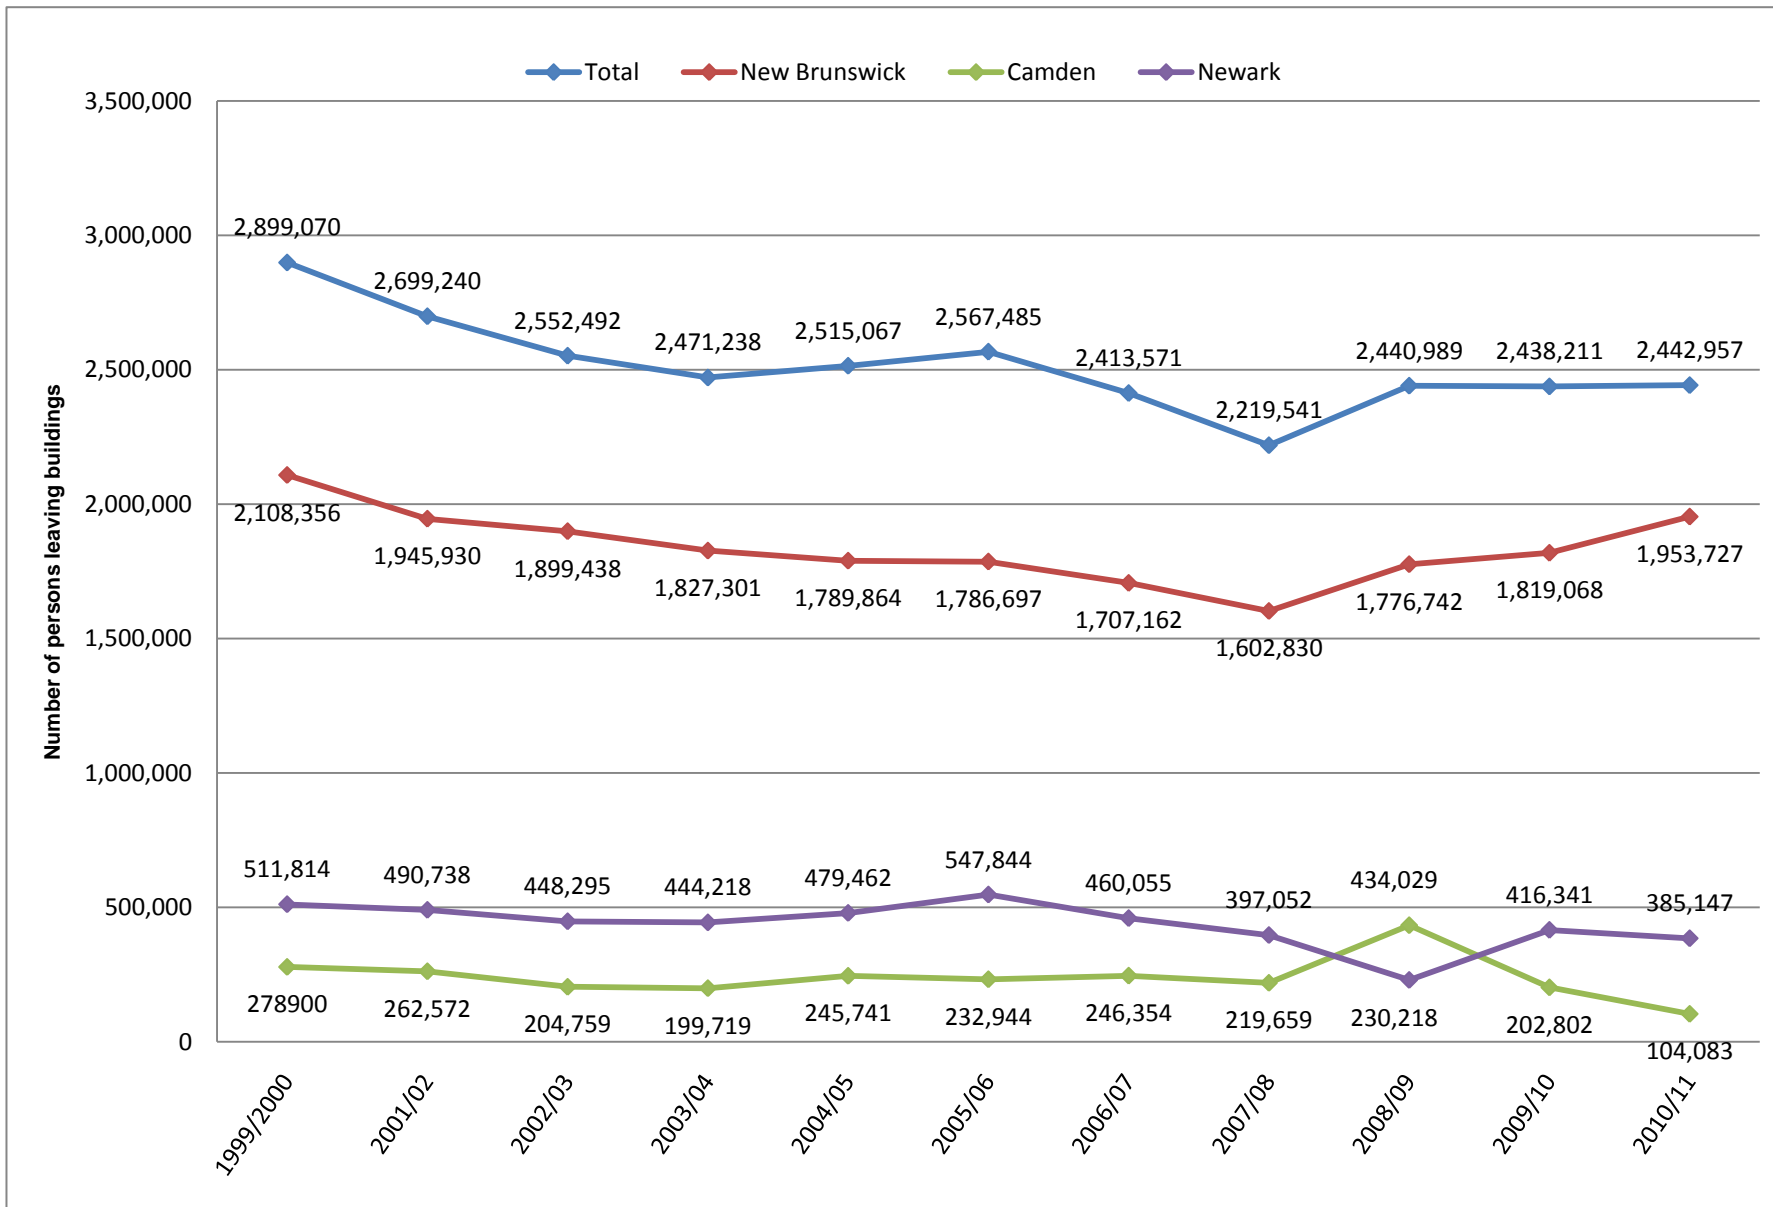

Building Use by Campus

Data Source: Rutgers University Libraries Statistics (http://www.scc.rutgers.edu/rul_stats/stats.cfm)