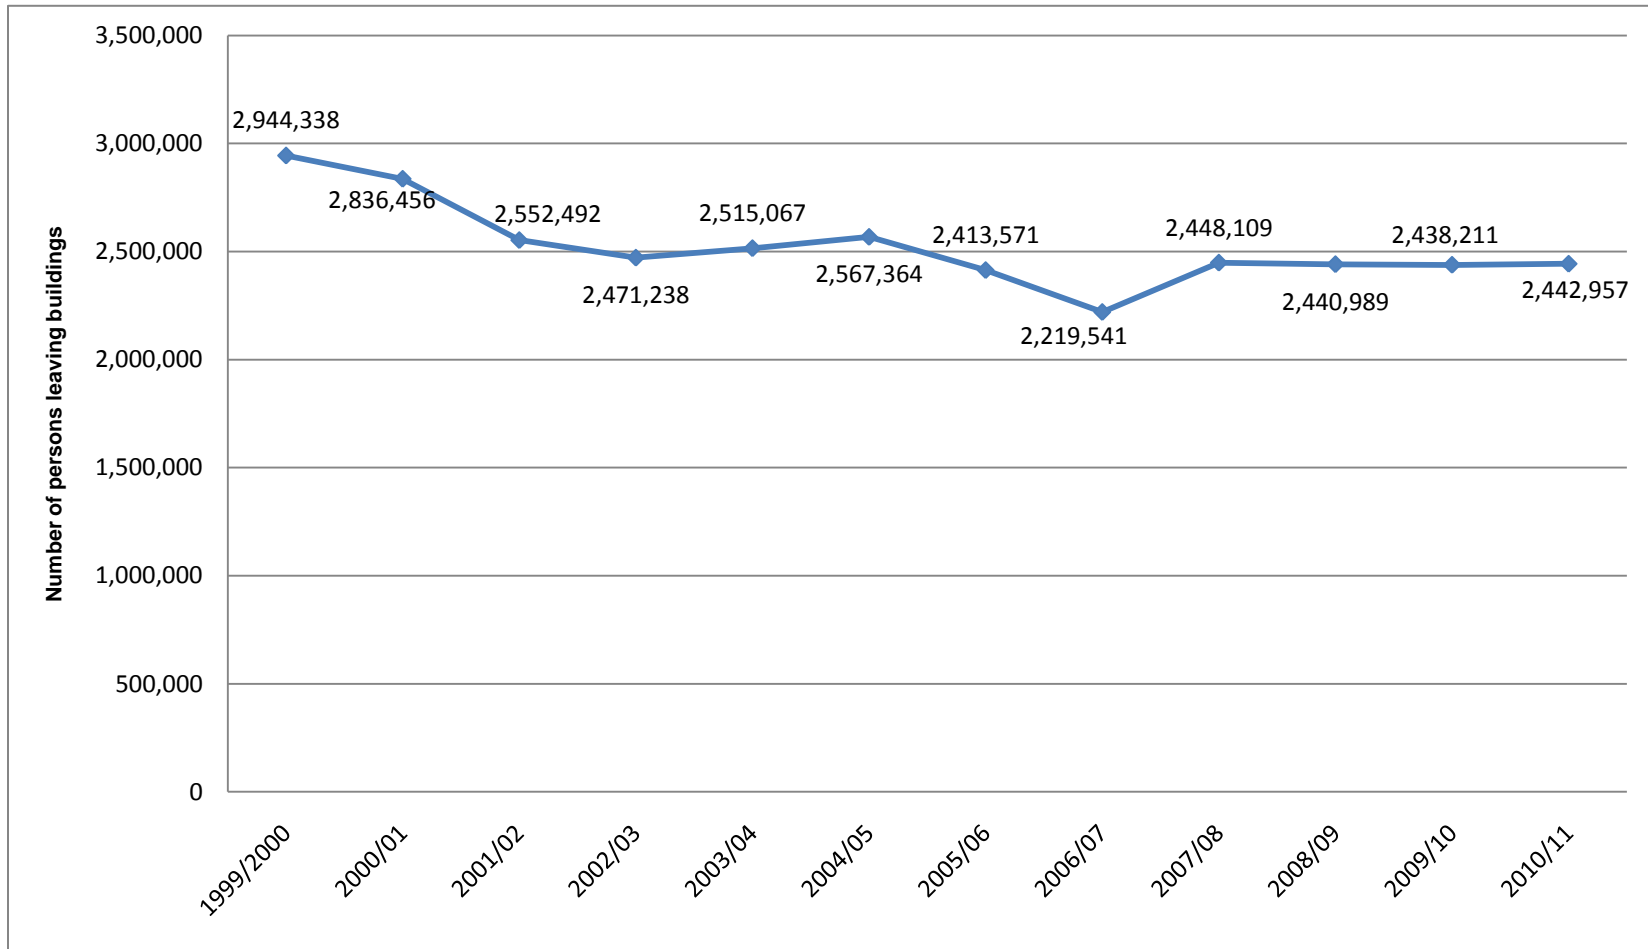

Building Use

Data Source: Rutgers University Libraries Annual Report, 1996/97-2002/03; Rutgers University Libraries Statistics (http://www.scc.rutgers.edu/rul_stats/stats.cfm), 2003/04-2010/11