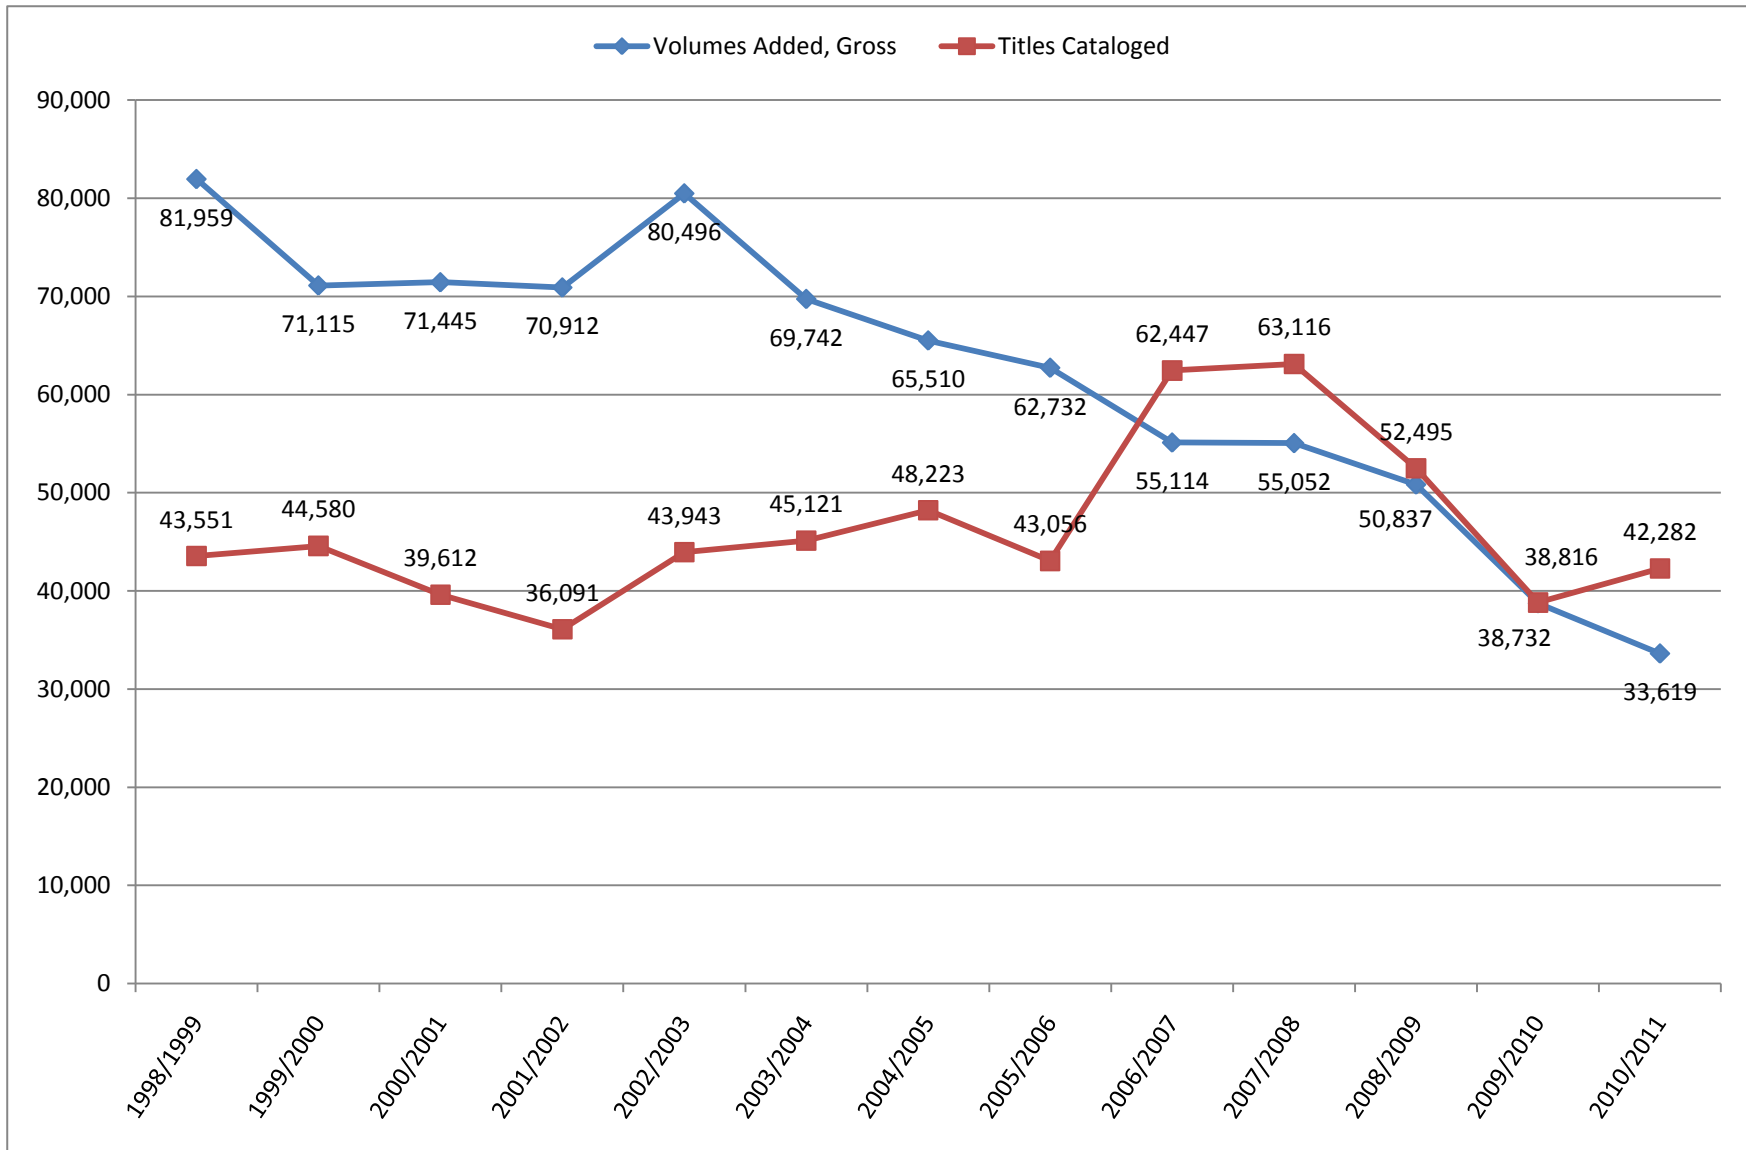

Collection Growth

Data Source: Rutgers University Libraries Annual Report , 1996/97-2009/10; Rutgers University Libraries Statistics (http://www.scc.rutgers.edu/rul_stats/stats.cfm), 2003/04-2010/11