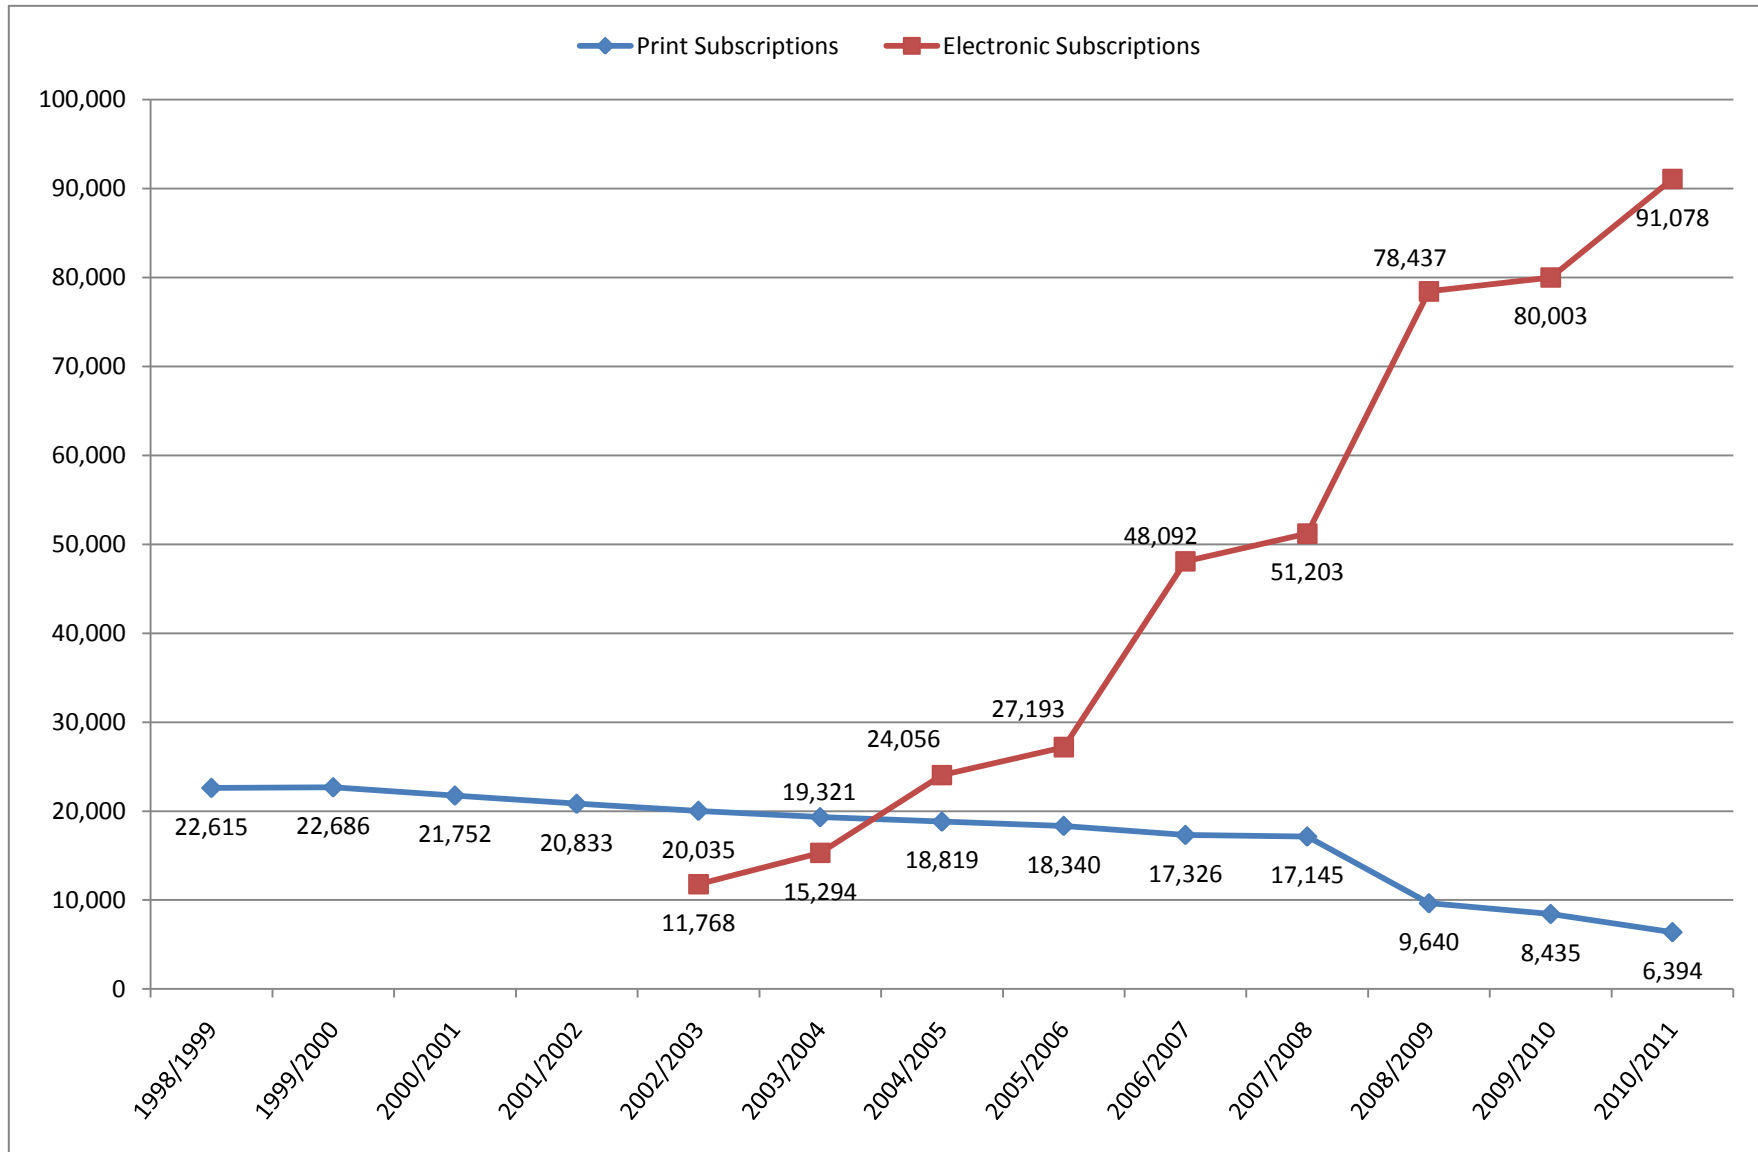

Current Subscriptions

Data Source: Rutgers University Libraries Annual Report , 1996/97-2009/10; Rutgers University Libraries Statistics (http://www.scc.rutgers.edu/rul_stats/stats.cfm), 2003/04-2010/11