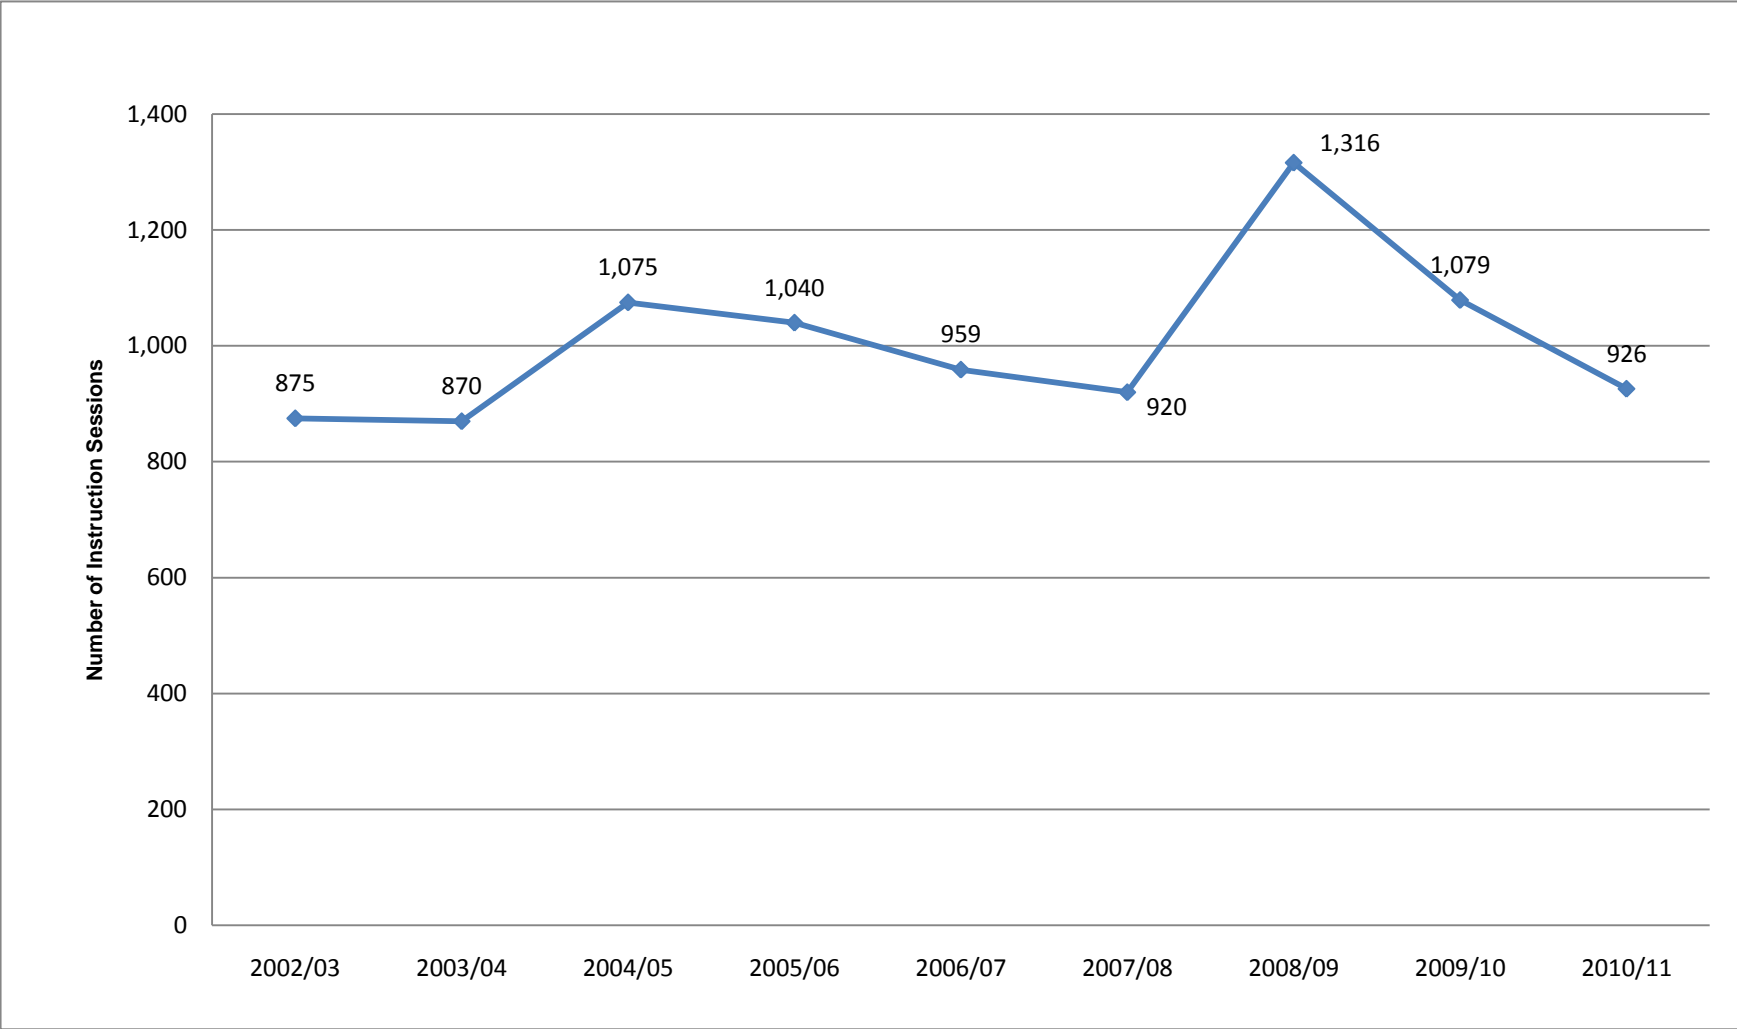

Information Literacy / Library Research Instruction Sessions

Data Source: Rutgers University Libraries Statistics (http://www.scc.rutgers.edu/rul_stats/stats.cfm)