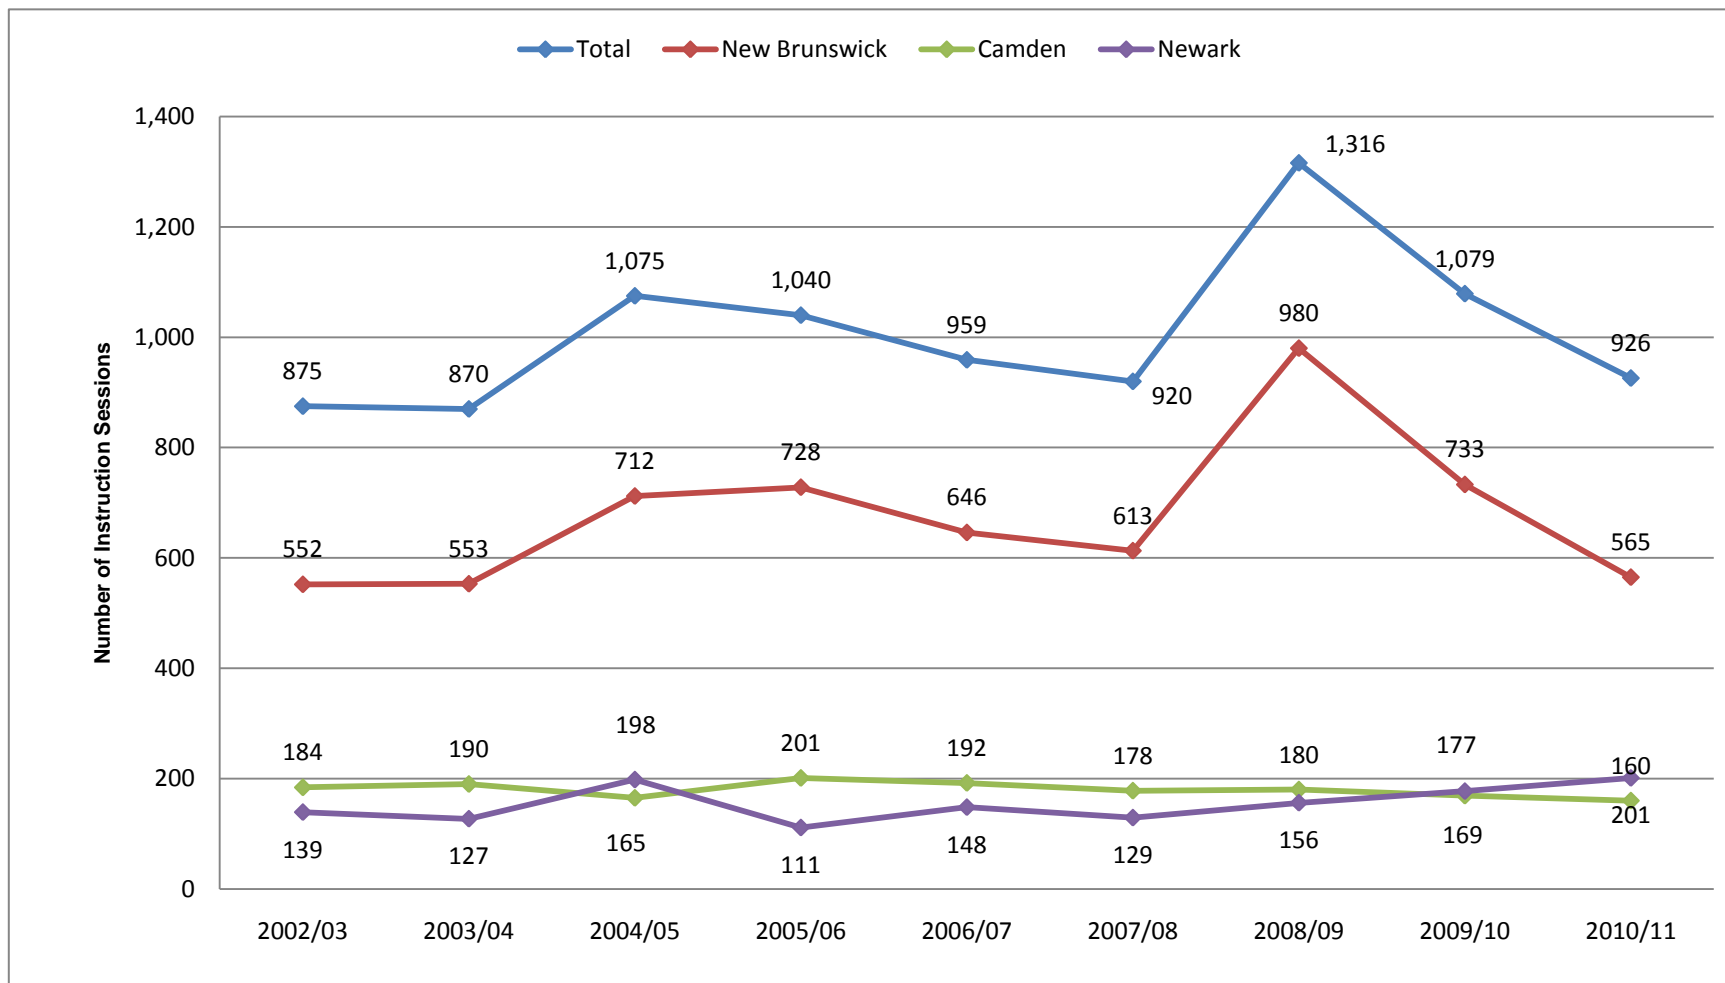

Information Literacy / Library Research Instruction Sessions by Campus

Data Source: Rutgers University Libraries Statistics (http://www.scc.rutgers.edu/rul_stats/stats.cfm)