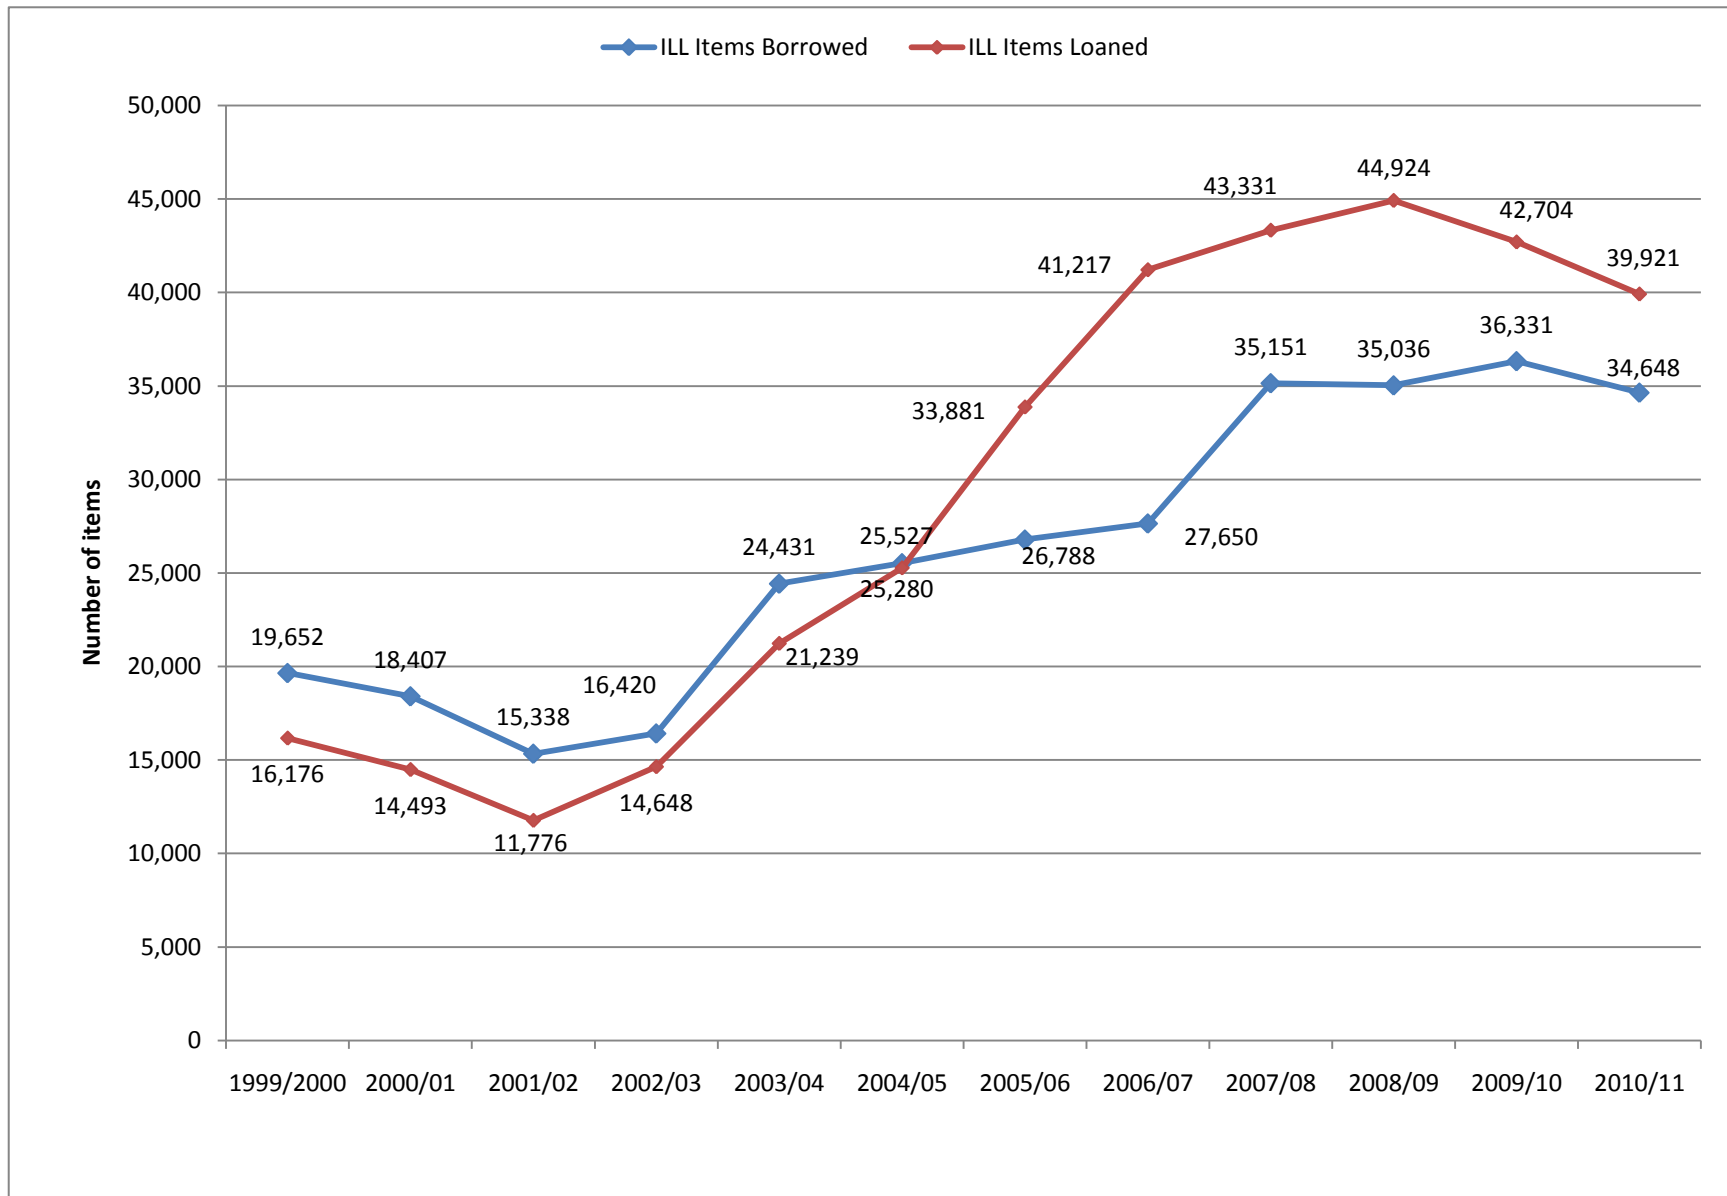

Interlibrary Loan

Data Source: Rutgers University Libraries Annual Report , 1996/97-2002/03; Rutgers University Libraries Statistics (http://www.scc.rutgers.edu/rul_stats/stats.cfm), 2003/04-2010/11