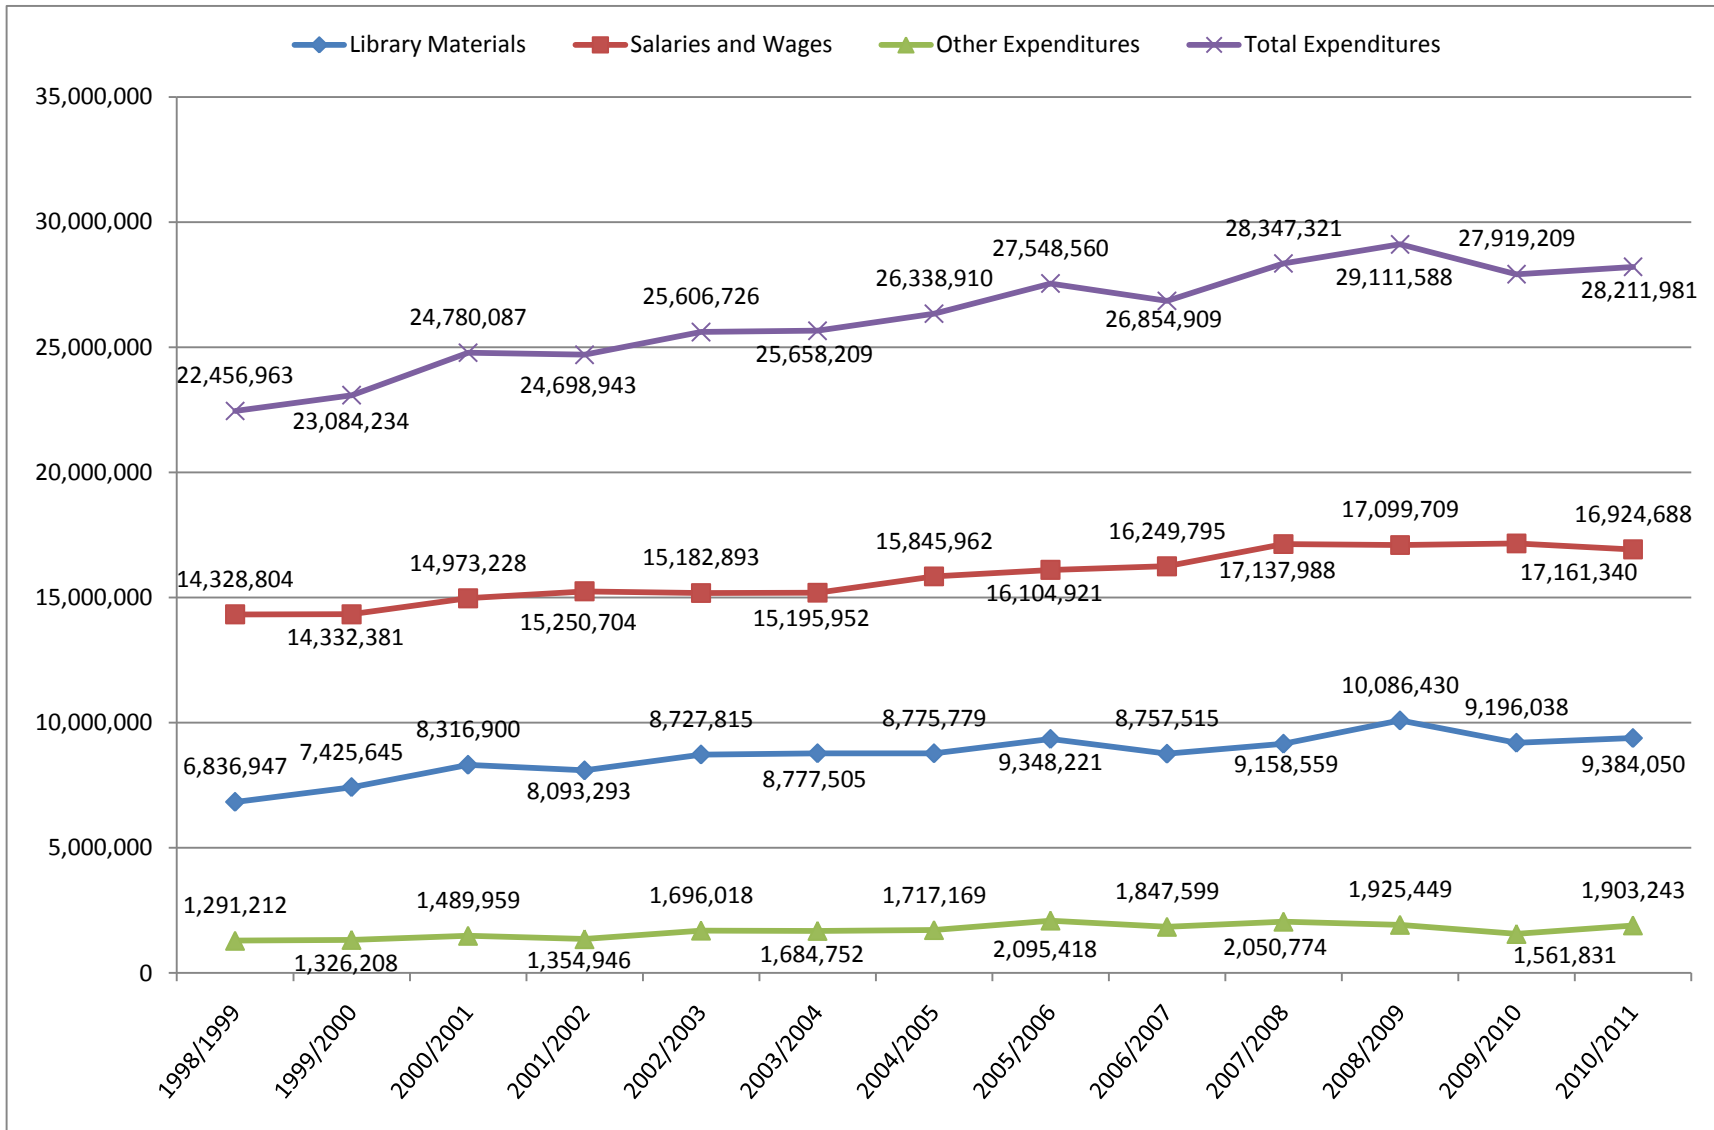

Library Expenditures

Data Source: Rutgers University Libraries Annual Report , 1996/97-2009/10; Rutgers University Libraries Statistics (http://www.scc.rutgers.edu/rul_stats/stats.cfm), 2003/04-2010/2011