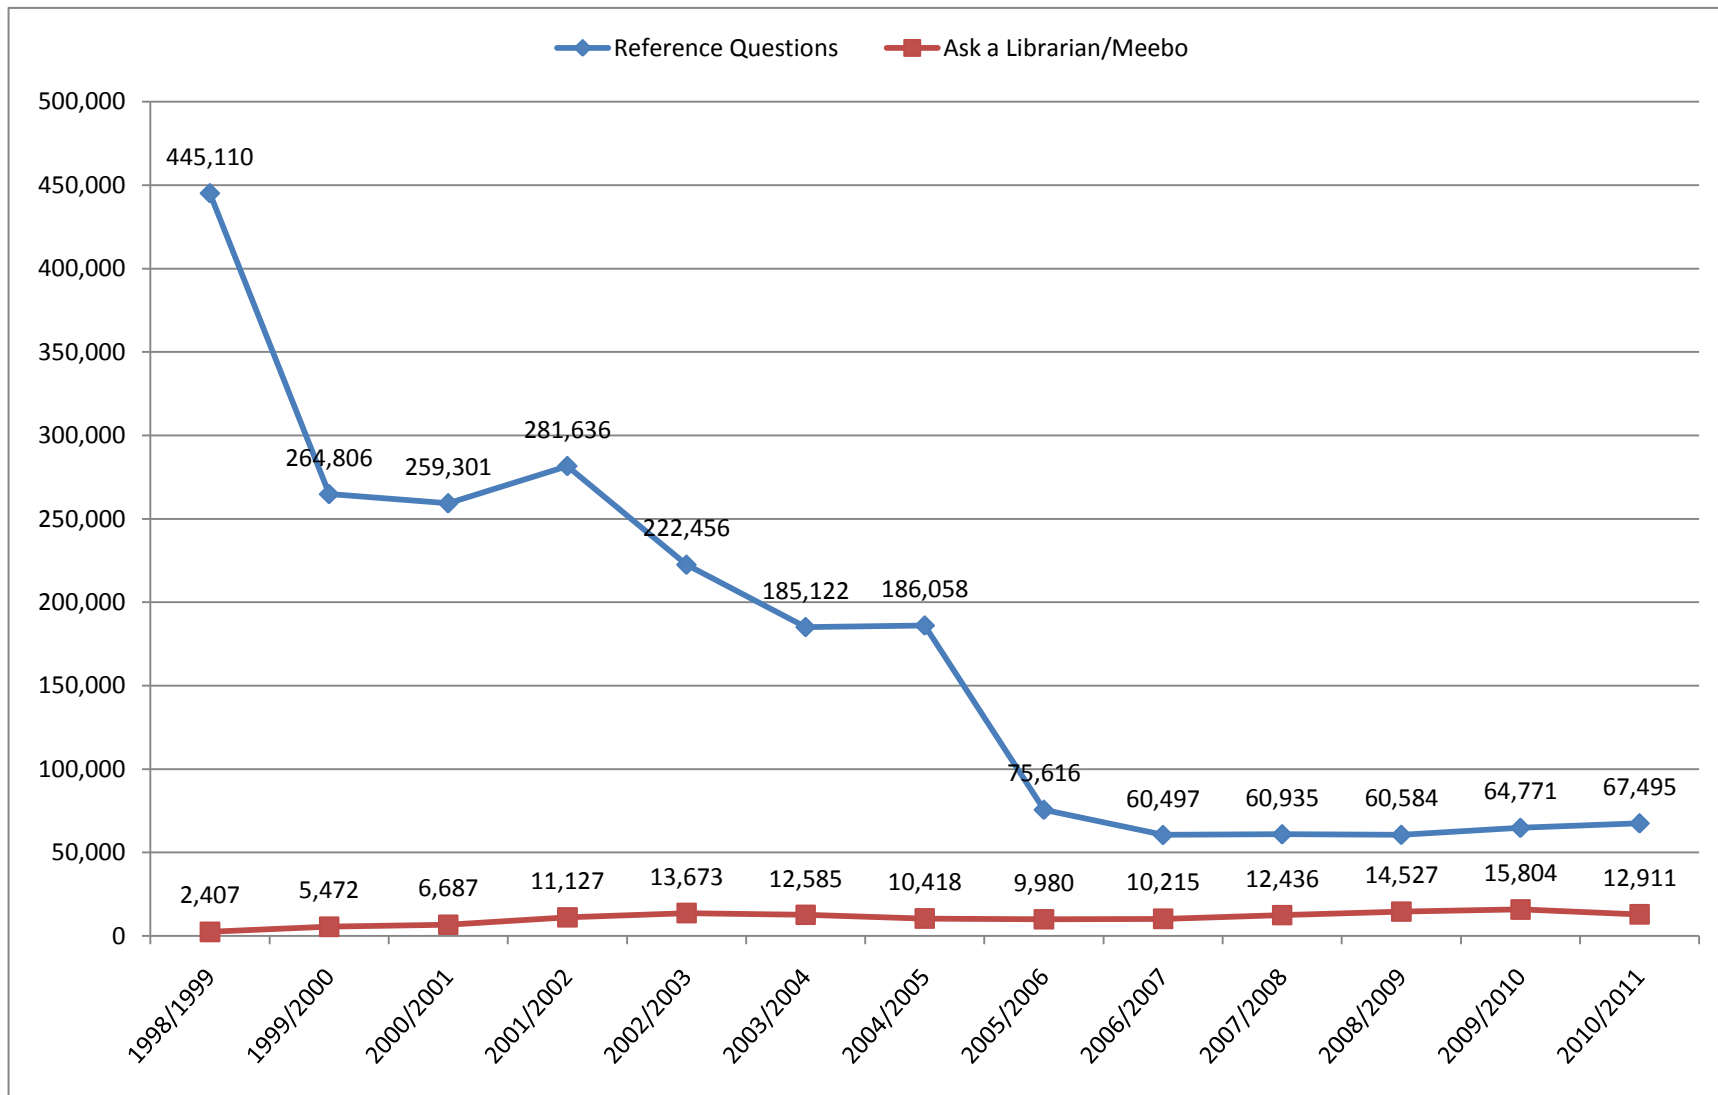

Reference Services

Data Source: Rutgers University Libraries Annual Report , 1996/97-2009/10; Rutgers University Libraries Statistics (http://www.scc.rutgers.edu/rul_stats/stats.cfm), 2003/04-2010/11