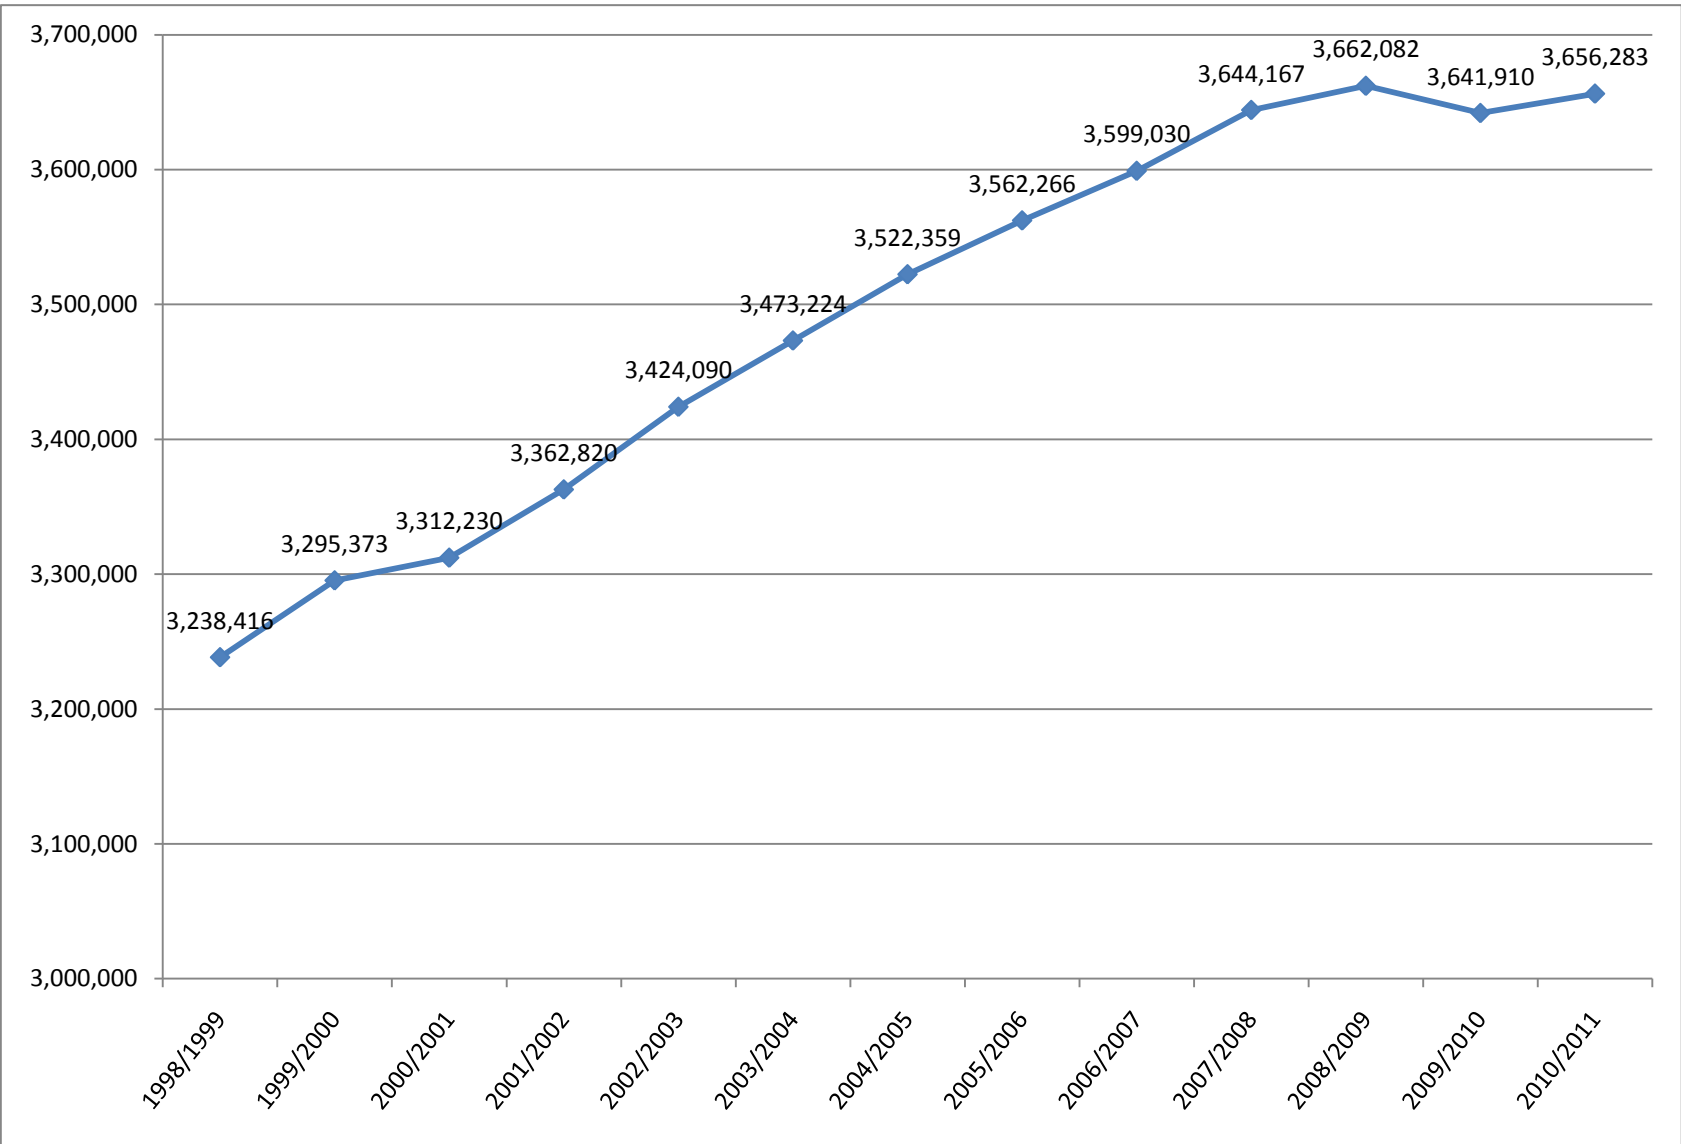

Total Volumes

Data Source: Rutgers University Libraries Annual Report , 1996/97-2009/10; Rutgers University Libraries Statistics (http://www.scc.rutgers.edu/rul_stats/stats.cfm), 2003/04-2010/11