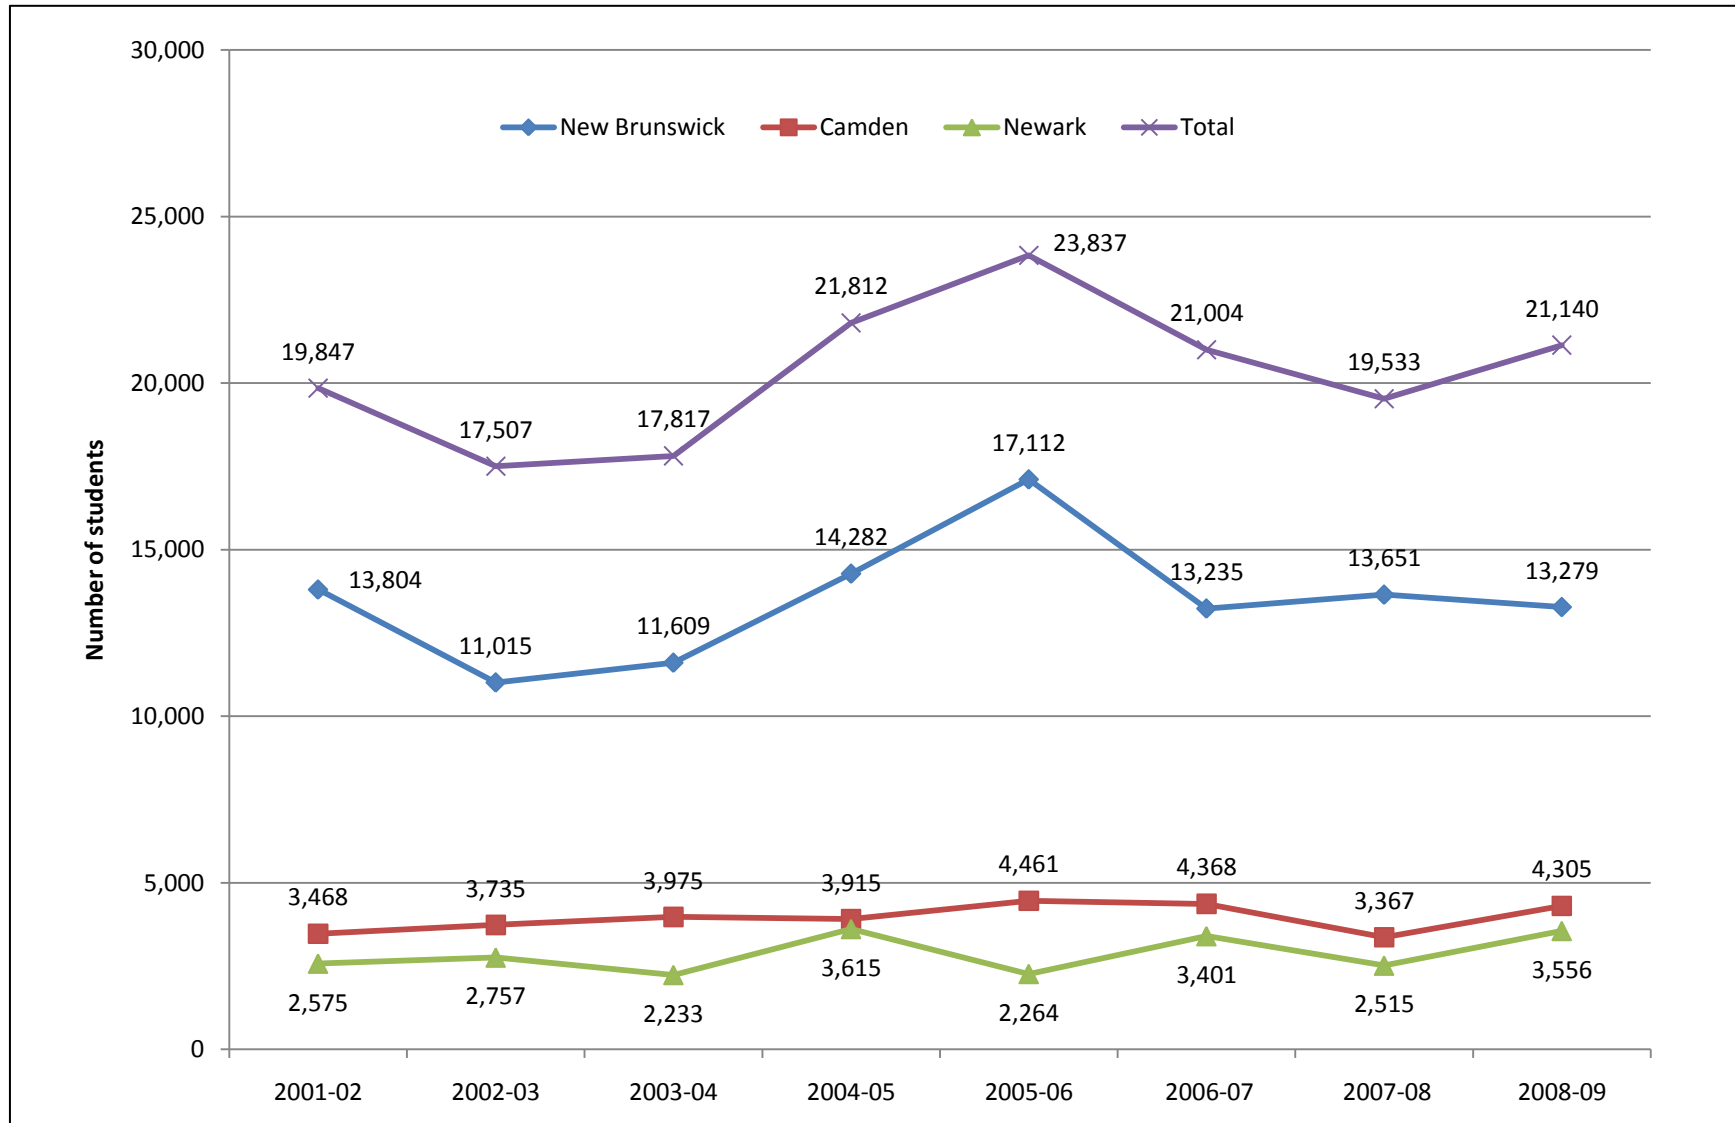

Attendance-Information Literacy / Library Research Instruction Sessions by Campus

Data Source: Rutgers University Libraries Statistics (http://www.scc.rutgers.edu/rul_stats/stats.cfm)